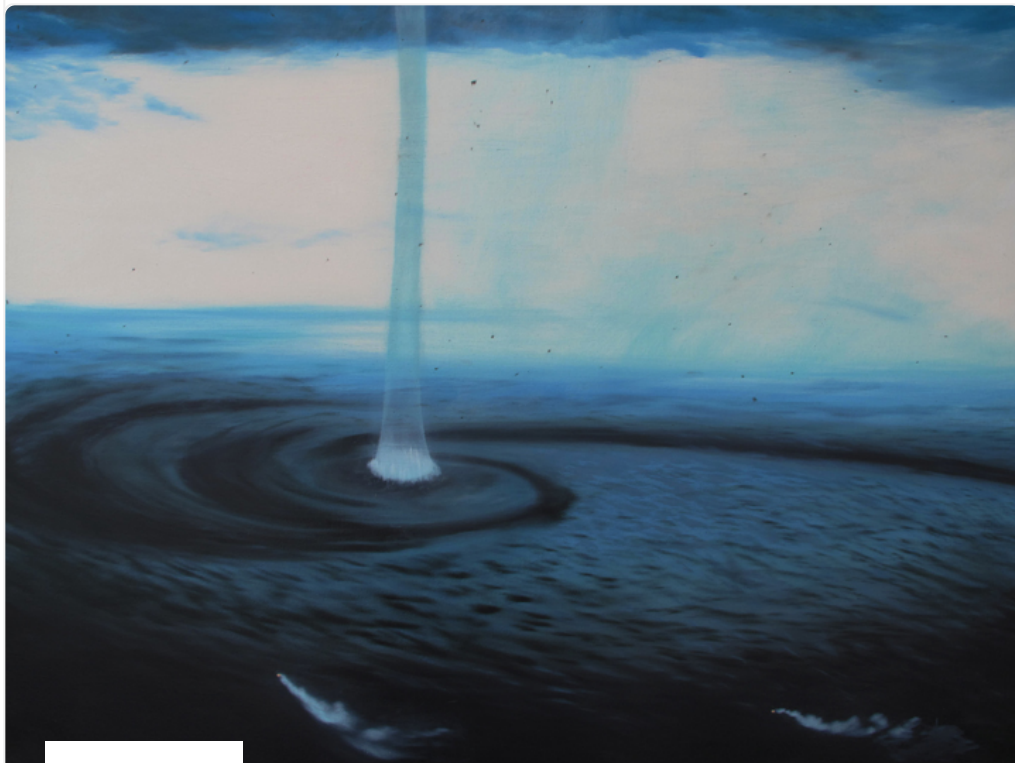

On view May 23 to June 13, Banfill-Locke Center for the Arts (BLCA) is pleased to host the 2015 annual Artists del Norte Spring Juried Show, "Artists and the Sea." Artists del Norte members will be represented by works including photography, watercolor, mixed media, colored pencil, pastel, encaustic wax, acrylic painting and, for the first...

[READ MORE](#)

Open Call For Artist-In-Residence Applications

April 22, 2015 | BLCA Admin | Exhibition, Visual Art

Banfill-Locke Center for the Arts Artist-in-Residence Program BLCA is an engaged and vibrant artist community that focuses on the visual and literary arts. Housed in a building built in 1847 on the Mississippi River, the art center offers a gallery, studio spaces, an art library, a gift shop, and meeting areas. Located just 10 miles...

[READ MORE](#)

April 20, 2015