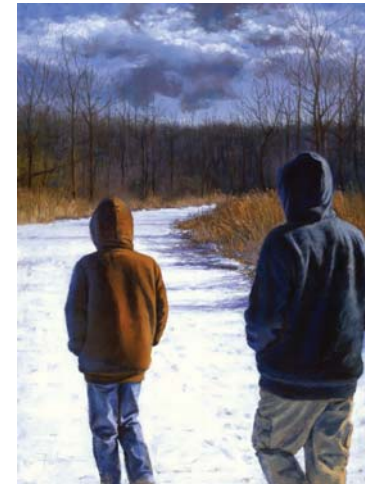

Loreta Feedback | Leawood, KS
Red and Blue (16x24) | \$775

Loreta Feedback | Leawood, KS
Tea Cups and Brass (18x24) | \$775

Joey Frisillo | Sand Springs, OK
Tall Grass Prairie Morning (11x15) | \$1,300

Ted Fuka | Mokena, IL
Brothers (21x15) | \$1,200