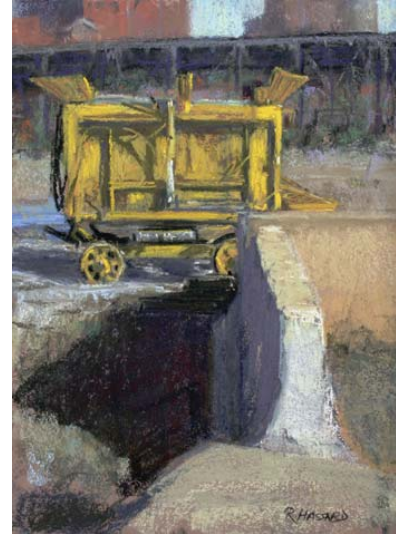

Joyce Hanson | Malone, NY
Gourds (16x10) | \$3,300

Ray Hassard | Cincinnati, OH
Before Dinner (14x11) | \$1,200

Kathryn Harrison | Forsyth, MO
A View from the Top (13.5x17.5) | \$1,000

Exhibiting Artists